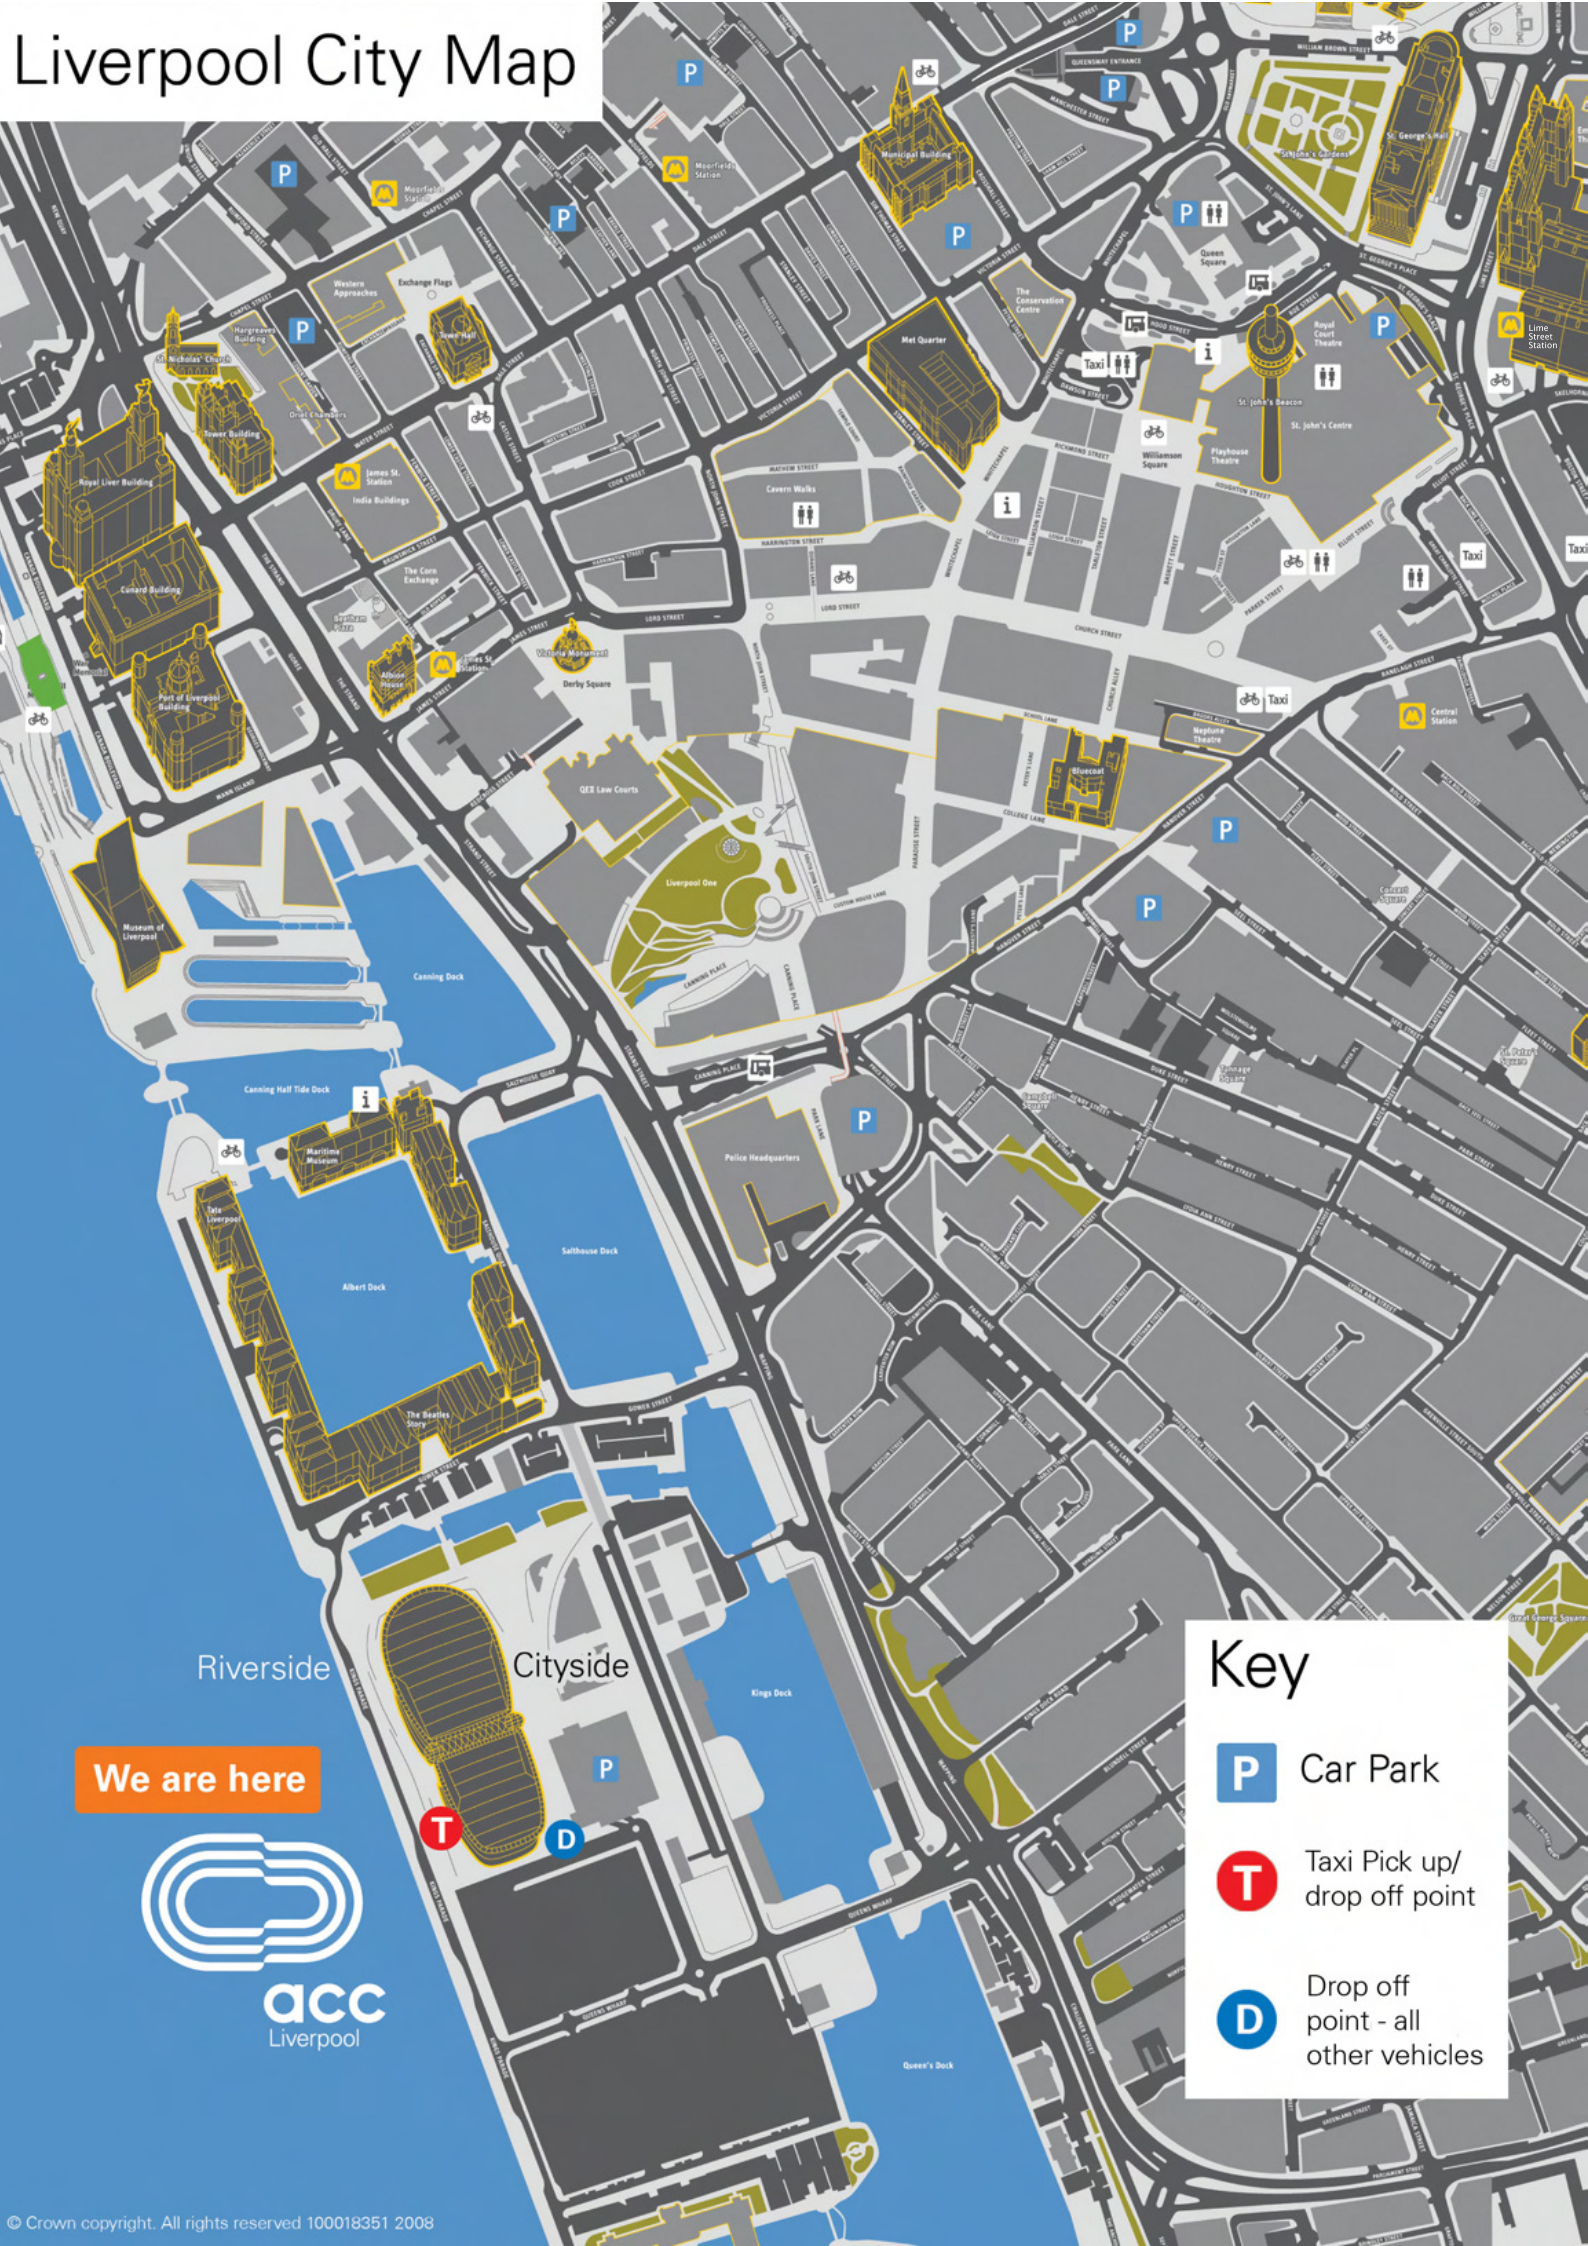

# Liverpool City Map

Riverside

Cityside

We are here

### Key

- P** Car Park
- T** Taxi Pick up/ drop off point
- D** Drop off point - all other vehicles